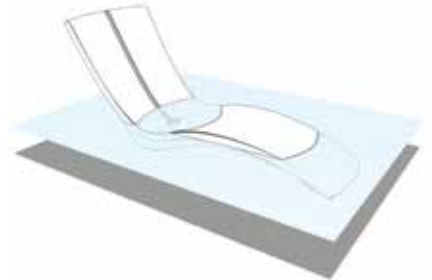

 RotoForm³ MARINE-GRADE POLYMER SEATING

3A1511 LOUNGE CHAIR
36"H • 33"W • 36"D • 13.5"SH • 20.5"AH
3A1517 OTTOMAN
11"H • 19.5"W • 19"D

LOUNGE CHAIR BACK VIEW

3A1811AC ADIRONDACK CHAIR
34"H • 30"W • 33.5"D • 15"SH • 22.5"AH
(Available only in Bright White (BWT) and Bright Black (BBK) finish colors.)

3A1533-04 CHAISE LOUNGE
30.5"H • 28.5"W • 73"D • 4"SH
Stack: 11

CHAISE LOUNGE BACK VIEW

3A1533-08 CHAISE LOUNGE WITH RISER
35"H • 28.5"W • 69.5"D • 8"SH
Nest: 3

3A1533RSR CHAISE LOUNGE RISER
10.5"H • 23"W • 28"D

Water depth as illustrated above with the Curve Chaise Lounge is 7", maximum is 14". For the Curve Chaise Lounge with Riser, average water depth is 10", maximum is 18".

CURVE TABLES

3A1538LT 18" TEA TABLE/STOOL WITH LIGHT
18"H • 18"W • 18"D
(Not for use in or around water)

3A1538WT 18" TEA TABLE/STOOL WITH WEIGHT
18"H • 18"W • 18"D

3A1508C50LT 49" x 22" CRESCENT TABLE/BENCH WITH LIGHT
17"H • 49"W • 22"D
(Not for use in or around water)

3A1508C50WT 49" x 22" CRESCENT TABLE/BENCH WITH WEIGHT
17"H • 49"W • 22"D